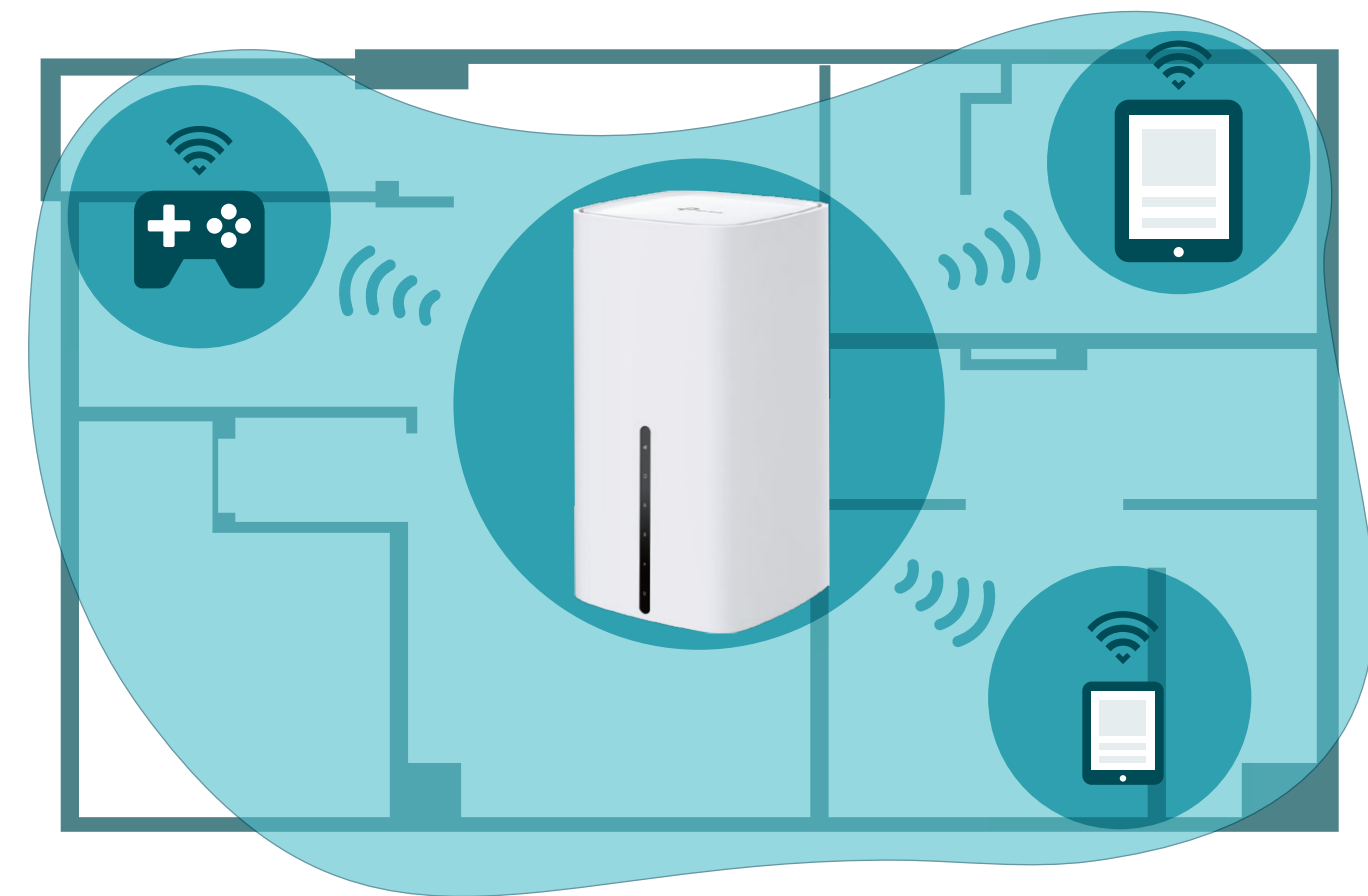

Maximum Network Coverage

Advanced 5G/LTE antennas make efficient and stable connections to every device. Power Amplifier and Low Noise Amplifier boost sending and receiving capabilities, creating a wide-coverage Wi-Fi network for your home.