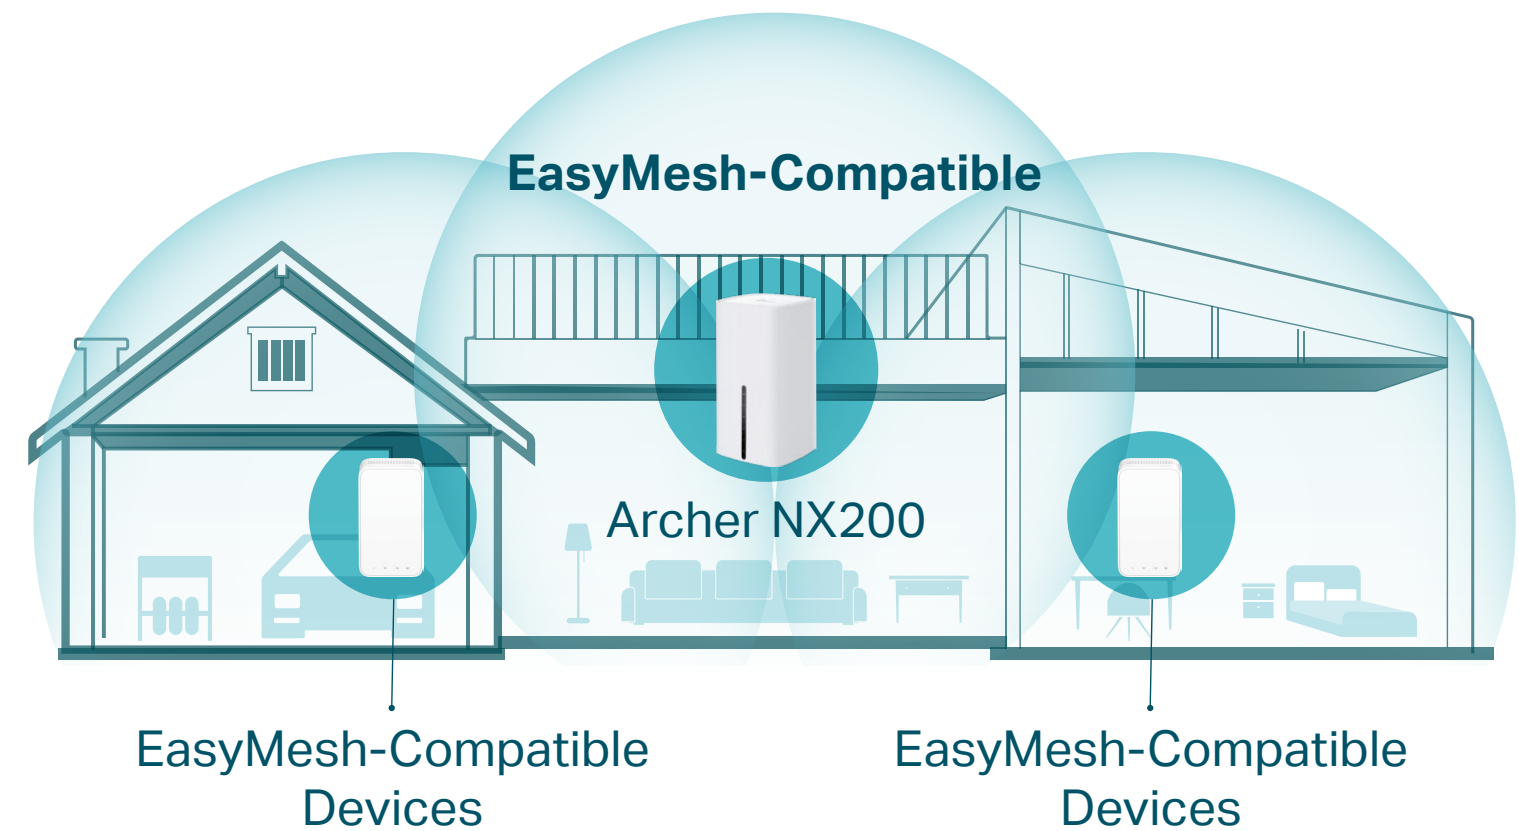

Lower Latency

Larger Capacity

Wi-Fi Where You Need It

Enjoy unmatched convenience and versatility. Tested in the field for years to ensure universal compatibility with 8 5G/LTE antennas to deliver a smooth connection. Simply plug in a Nano SIM card and power on this elegant piece of technology to utilize fast and stable Wi-Fi, whether you're at home or working remote.

Highlights

AX1800 – Powerful Wi-Fi 6

Archer AX1800 brings you incredibly fast dual-band speeds up to 3× faster than the previous AC generation of Wi-Fi, perfect for vivid 8K/4K streaming, intense online gaming, and more.

EasyMesh-Compatible Networking*

Mesh networking creates smooth, fast, stable roaming. Eliminate Wi-Fi dead zones, expand your network, and fill your entire home with high-speed Wi-Fi.

Highlights

Available WAN Connection

The gigabit WAN/LAN port enables NX200 to work as a traditional wireless router which is compatible with cable, fiber, and DSL modems. And when it's set as a wireless router, its 5G/LTE connection works as a backup to provide a sustained and reliable internet connection for you.