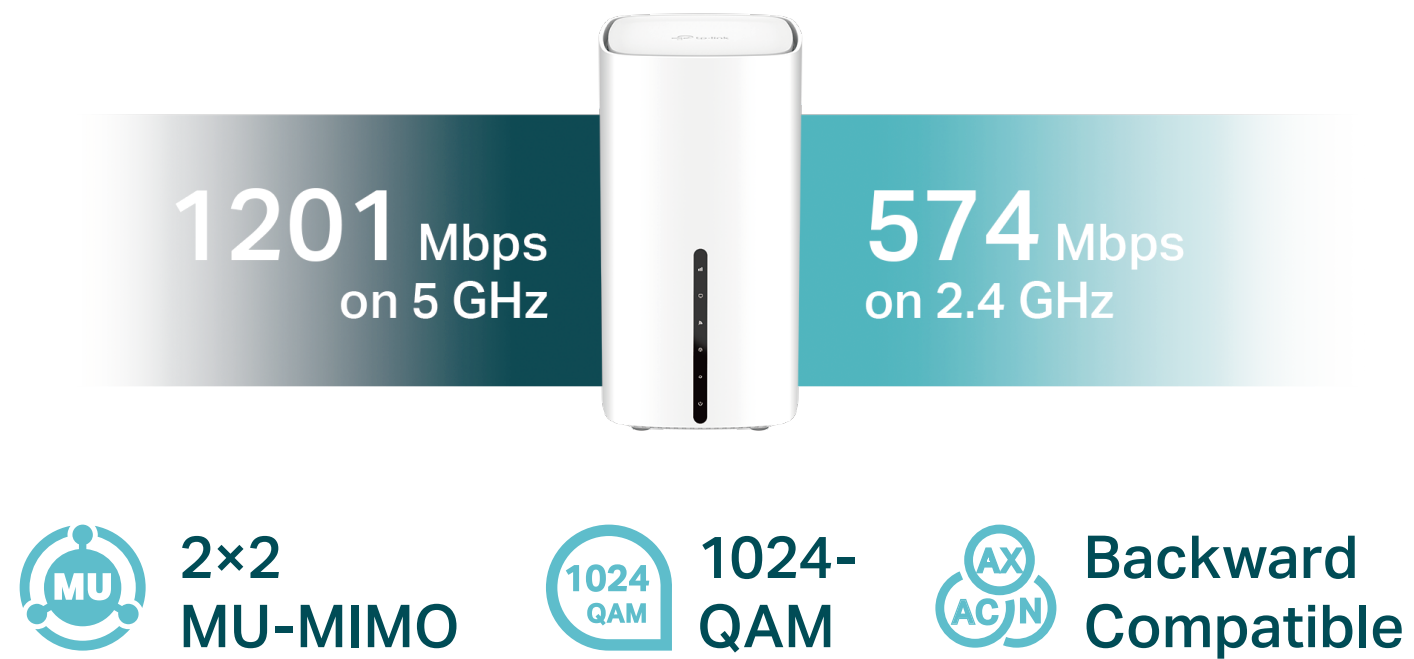

5G

Powerful Broadband Connection

4.67 Gbps**

4G-LTE Advanced

300 Mbps

4G-LTE

150 Mbps

Higher Speed

Lower Latency

Larger Capacity

Wi-Fi Where You Need It

Enjoy unmatched convenience and versatility. Tested in the field for years to ensure universal compatibility with 8 5G/LTE antennas to deliver a smooth connection. Simply plug in a Nano SIM card and power on this elegant piece of technology to utilize fast and stable Wi-Fi, whether you're at home or working remote.

Highlights

AX1800 – Powerful Wi-Fi 6

Archer AX1800 brings you incredibly fast dual-band speeds up to 3× faster than the previous AC generation of Wi-Fi, perfect for vivid 8K/4K streaming, intense online gaming, and more.